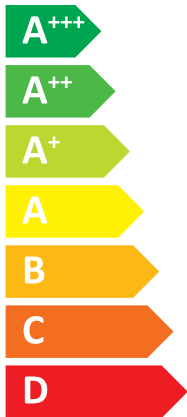

ENERGY

MITSUBISHI ELECTRIC CORPORATION

E*ST30D-****D
PUZ-SWM140VAA

A++

A

Two icons showing sound power levels. The top icon shows a house with a speaker and the text "41 dB". The bottom icon shows a house with a speaker and the text "58 dB".

Legend for power consumption: three squares of increasing size and intensity, each labeled "14 kW".

2019

811/2013

DG79T633H08