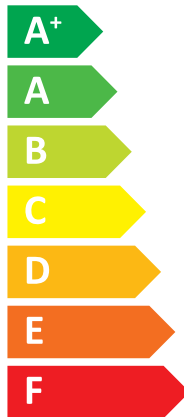

ENERGY

MITSUBISHI ELECTRIC CORPORATION

E*ST30D-****D
PUZ-SWM140VAA

A++

A

Two icons showing sound power levels. The top icon shows a house with a speaker and the text "41 dB". The bottom icon shows a house with a speaker and the text "58 dB".

Legend for power consumption: three squares of increasing size and intensity, each labeled "14 kW".

2019

811/2013

DG79T633H08