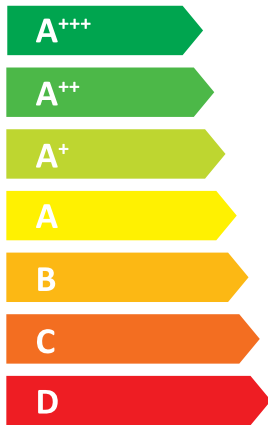

ENERGY

MITSUBISHI ELECTRIC CORPORATION

E*SD-****D
PUZ-SWM120YAA

55 °C

35 °C

A++

A+++

41 dB