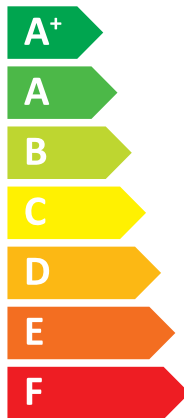

# ENERGY

MITSUBISHI ELECTRIC CORPORATION

E\*ST30D-\*\*\*\*D  
PUZ-SWM120YAA

A++

A+

Two icons showing sound power levels. The top icon shows a house with a speaker and the text "41 dB". The bottom icon shows a house with a speaker and the text "58 dB".

A legend for power consumption, showing three colored squares with corresponding values: a dark blue square for "12 kW", a medium blue square for "12 kW", and a light blue square for "12 kW".

2019

811/2013