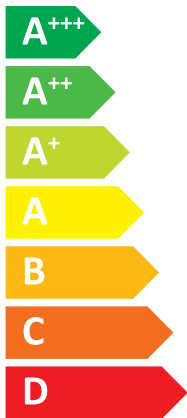

# ENERGY

MITSUBISHI ELECTRIC CORPORATION

E\*ST30D-\*\*\*\*D  
PUZ-SWM120YAA

A++

A+

Two icons showing sound power levels. The top icon shows a house with a speaker and the text "41 dB". The bottom icon shows a house with a speaker and the text "58 dB".

A legend for power consumption, showing three colored squares with corresponding values: a dark blue square for "12 kW", a medium blue square for "12 kW", and a light blue square for "12 kW".

2019

811/2013