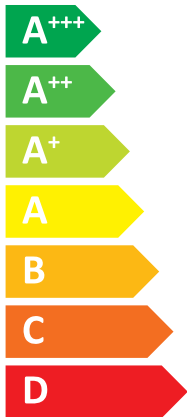

ENERGY

MITSUBISHI ELECTRIC CORPORATION

E*ST30D-****D
PUZ-SWM100YAA

A++

A+

Two icons showing sound power levels. The top icon shows a house with a speaker and the text "41 dB". The bottom icon shows a house with a speaker and the text "58 dB".

A legend for power consumption with three colored squares and their corresponding values: a dark blue square for "10 kW", a medium blue square for "10 kW", and a light blue square for "10 kW".

2019

811/2013