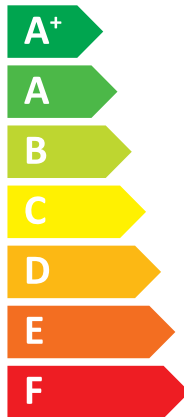

ENERGY

MITSUBISHI ELECTRIC CORPORATION

E*ST30D-****D
PUZ-SWM100YAA

A++

A+

Two icons showing sound power levels. The top icon shows a house with a speaker and the text "41 dB". The bottom icon shows a house with a speaker and the text "58 dB".

A legend for power consumption with three colored squares and their corresponding values: a dark blue square for "10 kW", a medium blue square for "10 kW", and a light blue square for "10 kW".

2019

811/2013