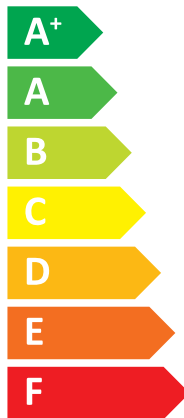

ENERGY

MITSUBISHI ELECTRIC CORPORATION

E*ST30D-****D
PUZ-SWM100VAA

A++

A+

Two icons showing sound power levels. The top icon shows a speaker inside a house with the text "41 dB". The bottom icon shows a speaker outside a house with the text "58 dB".

A legend for power consumption, showing three colored squares next to the text "10 kW": a dark blue square, a medium blue square, and a light blue square.

2019

811/2013

DG79T633H04