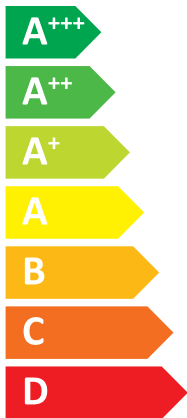

ENERGY

MITSUBISHI ELECTRIC CORPORATION

E*ST30D-****D
PUZ-SWM100VAA

A++

A+

Two icons showing sound power levels. The top icon shows a speaker inside a house with the text "41 dB". The bottom icon shows a speaker outside a house with the text "58 dB".

A legend for power consumption, showing three colored squares next to the text "10 kW": a dark blue square, a medium blue square, and a light blue square.

2019

811/2013

DG79T633H04