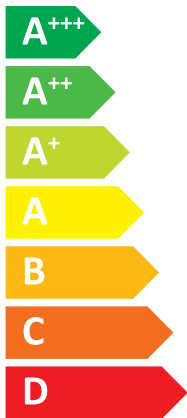

ENERGY

MITSUBISHI ELECTRIC CORPORATION

E*ST30D-****D
PUZ-SWM80YAA

A⁺⁺

A⁺

Two icons showing sound power levels. The top icon shows a speaker inside a house with the text "41 dB". The bottom icon shows a speaker outside a house with the text "54 dB".

A legend for power consumption with three colored squares and their corresponding values: a dark blue square for "08 kW", a medium blue square for "08 kW", and a light blue square for "08 kW".

2019

811/2013