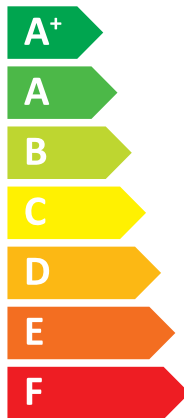

ENERGY

MITSUBISHI ELECTRIC CORPORATION

E*ST30D-****D
PUZ-SWM80YAA

A⁺⁺

A⁺

Two icons showing sound power levels. The top icon shows a speaker inside a house with the text "41 dB". The bottom icon shows a speaker outside a house with the text "54 dB".

A legend for power consumption with three colored squares and their corresponding values: a dark blue square for "08 kW", a medium blue square for "08 kW", and a light blue square for "08 kW".

2019

811/2013