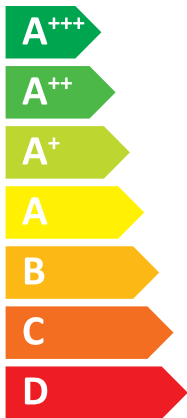

ENERGY

MITSUBISHI ELECTRIC CORPORATION

E*ST30D-****D
PUZ-SHWM120YAA

A⁺⁺

A⁺

Two icons showing sound power levels. The top icon shows a speaker inside a house with the text "41 dB". The bottom icon shows a speaker outside a house with the text "58 dB".

A legend for power consumption, showing three colored squares (dark blue, medium blue, light blue) next to the text "12 kW".

2019

811/2013

DG79T633H16