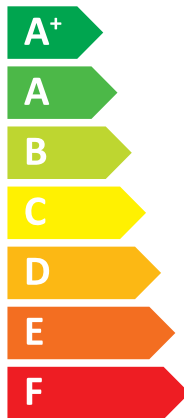

ENERGY

MITSUBISHI ELECTRIC CORPORATION

E*ST30D-****D
PUZ-SHWM120YAA

A⁺⁺

A⁺

Two icons showing sound power levels. The top icon shows a speaker inside a house with the text "41 dB". The bottom icon shows a speaker outside a house with the text "58 dB".

A legend for power consumption, showing three colored squares (dark blue, medium blue, light blue) next to the text "12 kW".

2019

811/2013

DG79T633H16