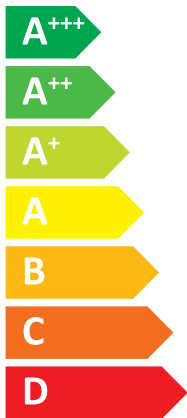

ENERGY

MITSUBISHI ELECTRIC CORPORATION

E*ST30D-****D
PUZ-SHWM120VAA

A++

A+

Two icons showing sound power levels for radiators. The top icon shows a house with a speaker and the text "41 dB". The bottom icon shows a house with a speaker and the text "58 dB".

A legend for power consumption, showing three colored squares (dark blue, medium blue, light blue) next to the text "12 kW".

2019

811/2013

DG79T633H15