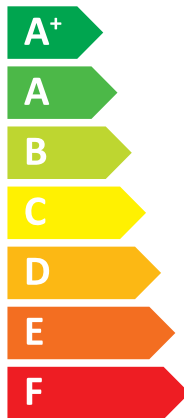

ENERGY

MITSUBISHI ELECTRIC CORPORATION

E*ST30D-****D
PUZ-SHWM120VAA

A++

A+

Two icons showing sound power levels for radiators. The top icon shows a house with a speaker and the text "41 dB". The bottom icon shows a house with a speaker and the text "58 dB".

A legend for power consumption, showing three colored squares (dark blue, medium blue, light blue) next to the text "12 kW".

2019

811/2013

DG79T633H15