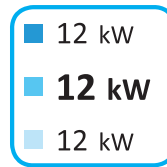

ENERGY

MITSUBISHI ELECTRIC CORPORATION

E*ST20D-****D
PUZ-SHWM120YAA

2019

811/2013

DG79T632H16