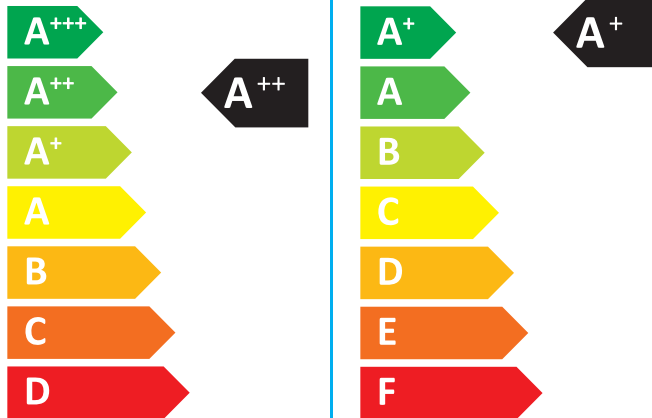

ENERGY

MITSUBISHI ELECTRIC CORPORATION

E*ST20D-****D
PUZ-SHWM120YAA

2019

811/2013

DG79T632H16