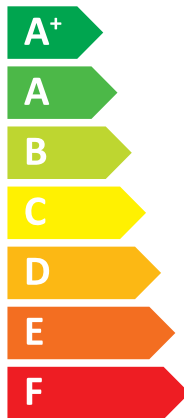

ENERGY

MITSUBISHI ELECTRIC CORPORATION

E*ST30D-****D
PUZ-SHWM100YAA

A⁺⁺

A⁺

Two icons showing sound power levels. The top icon shows a house with a speaker and the text "41 dB". The bottom icon shows a house with a speaker and the text "58 dB".

A legend for power consumption, showing three colored squares with corresponding values: a dark blue square for "10 kW", a medium blue square for "10 kW", and a light blue square for "10 kW".

2019

811/2013