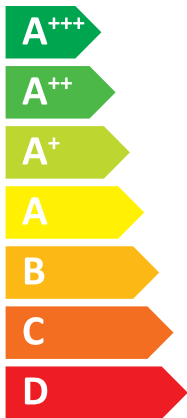

ENERGY

MITSUBISHI ELECTRIC CORPORATION

E*ST30D-****D
PUZ-SHWM100YAA

A⁺⁺

A⁺

Two icons showing sound power levels. The top icon shows a house with a speaker and the text "41 dB". The bottom icon shows a house with a speaker and the text "58 dB".

A legend for power consumption, showing three colored squares with corresponding values: a dark blue square for "10 kW", a medium blue square for "10 kW", and a light blue square for "10 kW".

2019

811/2013