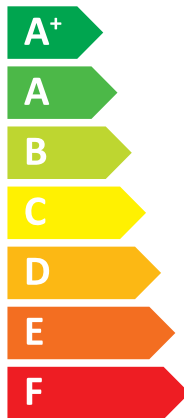

ENERGY

MITSUBISHI ELECTRIC CORPORATION

E*ST30D-****D
PUZ-SHWM80YAA

A⁺⁺

A⁺

Two icons showing sound power levels. The top icon shows a speaker inside a house with the text "41 dB". The bottom icon shows a speaker outside a house with the text "54 dB".

Legend for power consumption in kW, shown as three colored squares: dark blue, medium blue, and light blue.

- 08 kW
- 08 kW
- 08 kW

2019

811/2013

DG79T633H12