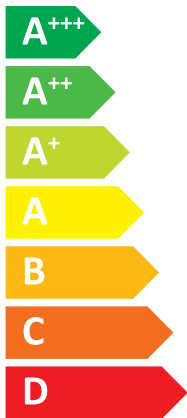

ENERGY

MITSUBISHI ELECTRIC CORPORATION

E*ST30D-****D
PUZ-SHWM80YAA

A⁺⁺

A⁺

Two icons showing sound power levels. The top icon shows a speaker inside a house with the text "41 dB". The bottom icon shows a speaker outside a house with the text "54 dB".

Legend for power consumption in kW, shown as three colored squares: dark blue, medium blue, and light blue.

- 08 kW
- 08 kW
- 08 kW

2019

811/2013

DG79T633H12