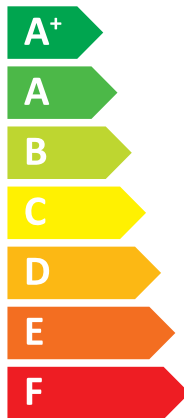

# ENERGY

MITSUBISHI ELECTRIC CORPORATION

E\*ST30D-\*\*\*\*D  
PUZ-SHWM80VAA

A++

A+

Two icons showing sound power levels. The top icon shows a speaker inside a house with the text "41 dB". The bottom icon shows a speaker outside a house with the text "54 dB".

A legend for power consumption with three colored squares and corresponding text: a dark blue square for "08 kW", a medium blue square for "08 kW", and a light blue square for "08 kW".

2019

811/2013

DG79T633H11