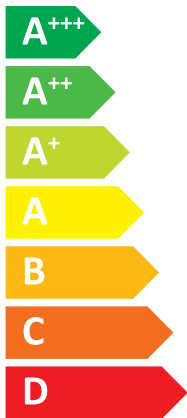

# ENERGY

MITSUBISHI ELECTRIC CORPORATION

E\*ST30D-\*\*\*\*D  
PUZ-SHWM80VAA

A++

A+

Two icons showing sound power levels. The top icon shows a speaker inside a house with the text "41 dB". The bottom icon shows a speaker outside a house with the text "54 dB".

A legend for power consumption with three colored squares and corresponding text: a dark blue square for "08 kW", a medium blue square for "08 kW", and a light blue square for "08 kW".

2019

811/2013

DG79T633H11