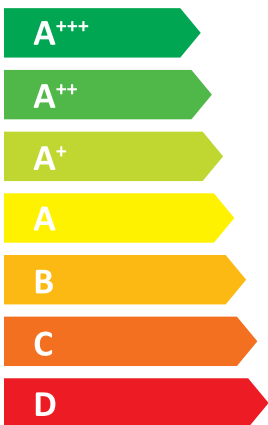

ENERGY

MITSUBISHI ELECTRIC CORPORATION

E*PX-****D
PUZ-WM112VAA (-BS)

55 °C

35 °C

A⁺⁺

A⁺⁺⁺

40 dB

60 dB

- 09
- **10**
- 10

kW

- 10
- **10**
- 10

kW