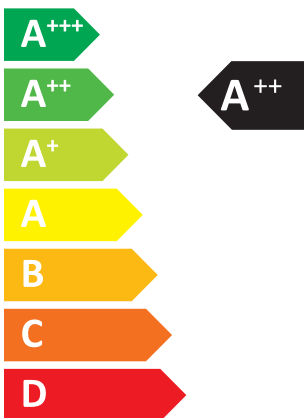

ENERGY

MITSUBISHI ELECTRIC CORPORATION

E*PT30X-****D
PUZ-WM85YAA (-BS)

40 dB

58 dB

- 06 kW
- 09 kW**
- 09 kW