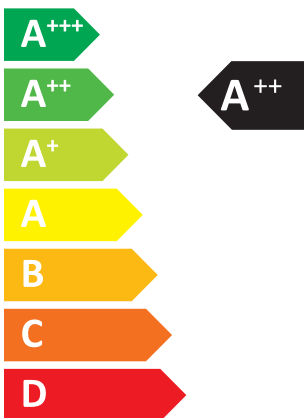

ENERGY

MITSUBISHI ELECTRIC CORPORATION

E*ST30D-****D
PUD-SWM120VAA (-BS)

41 dB

60 dB

- 12 kW
- 12 kW
- 12 kW