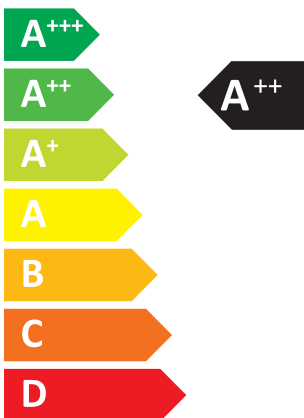

# ENERGY

MITSUBISHI ELECTRIC CORPORATION

E\*ST30D-\*\*\*\*D  
PUD-SWM100YAA (-BS)

41 dB

59 dB

- 10 kW
- 10 kW
- 10 kW