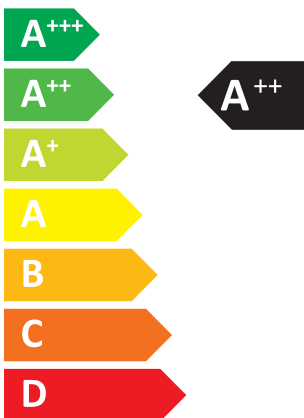

ENERGY

MITSUBISHI ELECTRIC CORPORATION

E*ST30D-****D
PUD-SWM100VAA (-BS)

41 dB

59 dB

- 10 kW
- 10 kW
- 10 kW