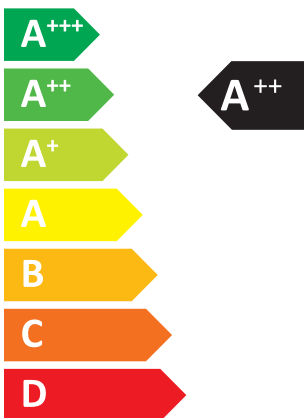

ENERGY

MITSUBISHI ELECTRIC CORPORATION

E*ST30D-****D
PUD-SWM80YAA (-BS)

41 dB

56 dB

- 08 kW
- 08 kW**
- 08 kW