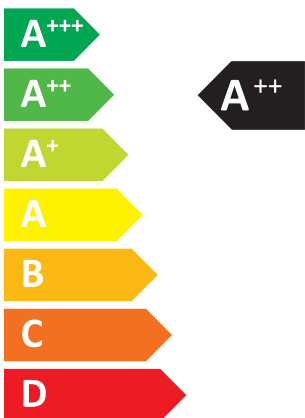

ENERGY

MITSUBISHI ELECTRIC CORPORATION

E*ST30D-****D
PUD-SWM80VAA (-BS)

41 dB

56 dB

- 08 kW
- 08 kW**
- 08 kW