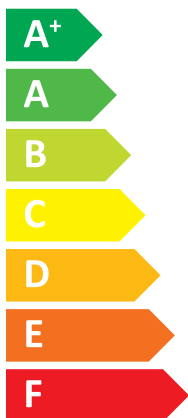

ENERGY

MITSUBISHI ELECTRIC CORPORATION

E*ST17/20D-****D
PUD-SWM80VAA (-BS)

A⁺⁺

A⁺

41 dB

56 dB

08 kW