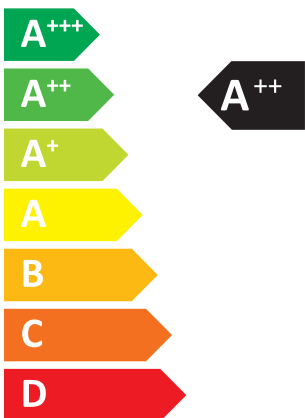

# ENERGY

MITSUBISHI ELECTRIC CORPORATION

E\*ST30D-\*\*\*\*D  
PUD-SWM60VAA (-BS)

41 dB

55 dB

- 06 kW
- 06 kW**
- 06 kW