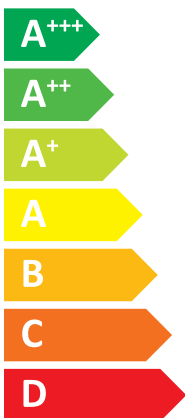

# ENERGY

MITSUBISHI ELECTRIC CORPORATION

E\*ST20C-\*\*\*\*D  
PUHZ-SW120VHA

A<sup>++</sup>

A<sup>+</sup>

Two icons showing sound power levels. The top icon shows a speaker inside a house with the text "40 dB". The bottom icon shows a speaker outside a house with the text "72 dB".

A legend for power consumption with three colored squares: dark blue for "08 kW", medium blue for "12 kW", and light blue for "12 kW".