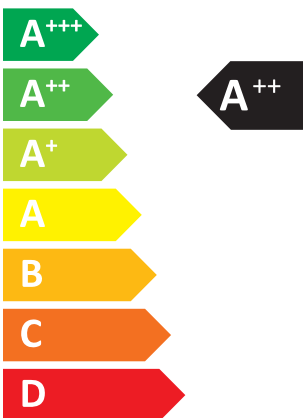

ENERGY

MITSUBISHI ELECTRIC CORPORATION

E*ST30D-****D
PUD-SHWM140YAA (-BS)

41 dB

62 dB

- 14 kW
- 14 kW
- 14 kW