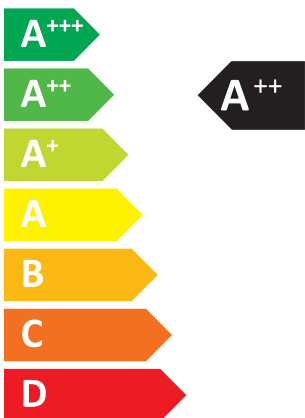

ENERGY

MITSUBISHI ELECTRIC CORPORATION

E*ST30D-****D
PUD-SHWM140VAA (-BS)

41 dB

62 dB

- 14 kW
- 14 kW
- 14 kW