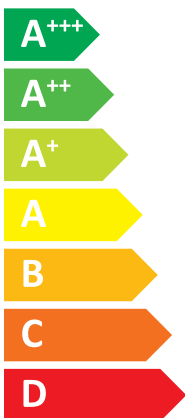

# ENERGY

MITSUBISHI ELECTRIC CORPORATION

E\*ST17/20D-\*\*\*\*D  
PUD-SHWM140YAA (-BS)

A<sup>++</sup>

A<sup>+</sup>

Two icons showing sound power levels: a speaker icon with a house inside and a house icon with a speaker inside.

41 dB

62 dB

Legend for power consumption:

- Dark blue square: 14 kW
- Medium blue square: 14 kW
- Light blue square: 14 kW