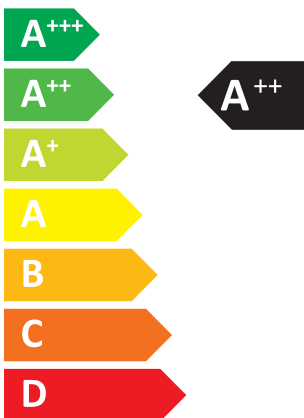

# ENERGY

MITSUBISHI ELECTRIC CORPORATION

E\*ST30D-\*\*\*\*D  
PUD-SHWM120YAA (-BS)

41 dB

60 dB

- 12 kW
- 12 kW
- 12 kW