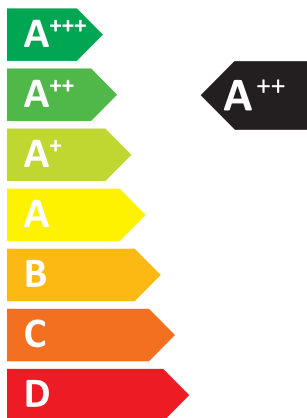

# ENERGY

MITSUBISHI ELECTRIC CORPORATION

E\*ST30D-\*\*\*\*D  
PUD-SHWM120VAA (-BS)

41 dB

60 dB

- 12 kW
- 12 kW**
- 12 kW