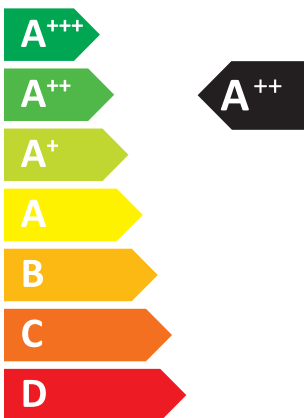

ENERGY

MITSUBISHI ELECTRIC CORPORATION

E*ST30D-****D
PUD-SHWM80YAA (-BS)

41 dB

56 dB

- 08 kW
- 08 kW**
- 08 kW