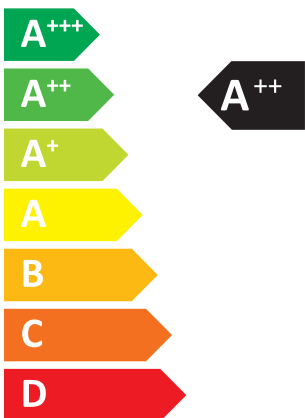

# ENERGY

MITSUBISHI ELECTRIC CORPORATION

E\*ST30D-\*\*\*\*D  
PUD-SHWM80VAA (-BS)

41 dB

56 dB

- 08 kW
- 08 kW**
- 08 kW