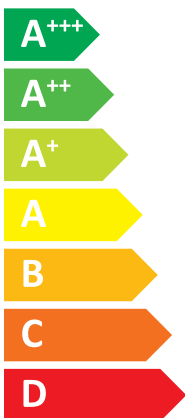

ENERGY

MITSUBISHI ELECTRIC CORPORATION

E*ST17/20D-****D
PUD-SHWM80YAA (-BS)

A⁺⁺

A⁺

Two icons showing sound power levels. The top icon shows a speaker inside a house with the text "41 dB". The bottom icon shows a speaker outside a house with the text "56 dB".

A legend for power consumption, showing three colored squares (dark blue, medium blue, light blue) next to the text "08 kW".