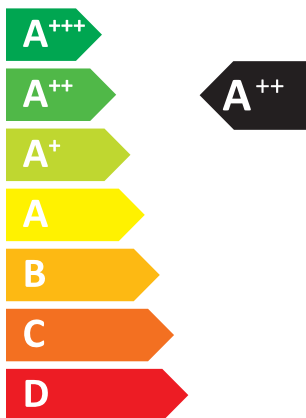

# ENERGY

MITSUBISHI ELECTRIC CORPORATION

E\*ST17/20D-\*\*\*\*D  
PUD-SHWM60VAA (-BS)

41 dB

55 dB

- 06 kW
- **06 kW**
- 06 kW