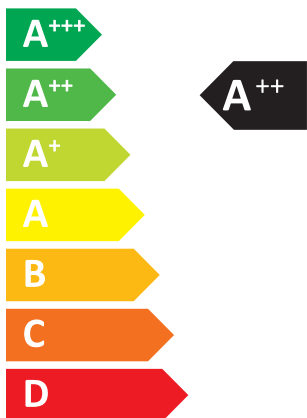

ENERGY

MITSUBISHI ELECTRIC CORPORATION

E*PT30X-****D(W)
PUZ-HWM140YHA(-BS)

40 dB

67 dB

■ 14 kW

■ 14 kW

■ 14 kW