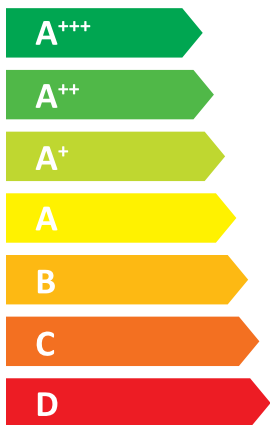

ENERGY

MITSUBISHI ELECTRIC CORPORATION

CAHV-P500YB-HPB(-BS)

55 °C

35 °C

A⁺⁺

A⁺

79 dB